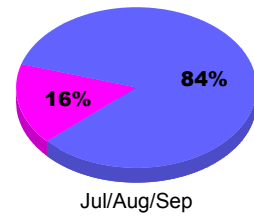

Membership Results
2010-2011

Membership
2009-2010

Month	Net Memb Goal	Actual New Memb	Actual Dropped Memb	Gain/Loss of Memb	Gain/Loss of Memb
Jul/Aug/Sep	105	213	-59	154	89
Totals	105	213	-59	154	89

Membership Results 2010-2011

Goal, New, Dropped, Gain/Loss

Comparison of Membership Gain/Loss

Current Year Compared to the Previous Year

Gender Comparison 2010-2011

■ Male ■ Female