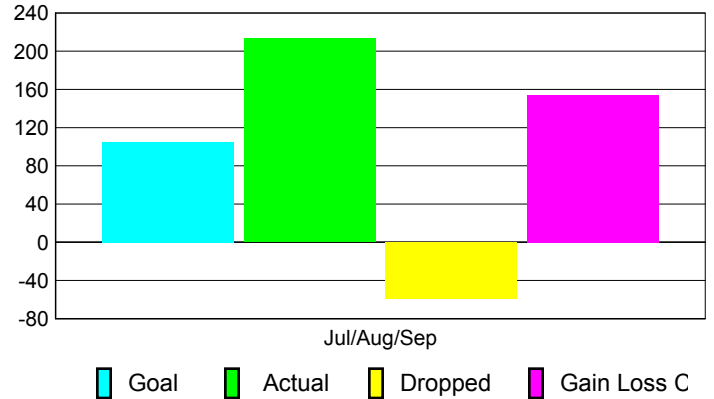

Membership Results 2010-2011

Goal, New, Dropped, Gain/Loss